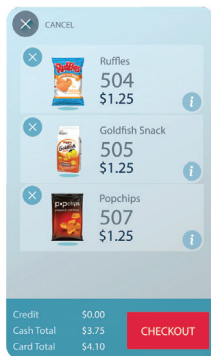

Increased Sales

Suggestive selling and digital advertising drive impulsive and multi-product sales

CONSUMER EXPERIENCE

COLOUR DISPLAY

Engage consumers with larger, 9-inch touchscreen and full-motion video (7-inch touch screen standard)

SUGGESTIVE SELLING

Help consumers make selections while exposing them to new products, slow movers, or complimentary products

SHOPPING CART

Enable multi-product purchases with one, simple transaction

NUTRITIONAL INFORMATION

Inform consumers with a large display of easy-to-read nutrition facts

CUSTOM GRAPHICS

Create a custom storefront with our design service to enhance a location or promote your brand

COLOUR DISPLAY

SHOPPING CART